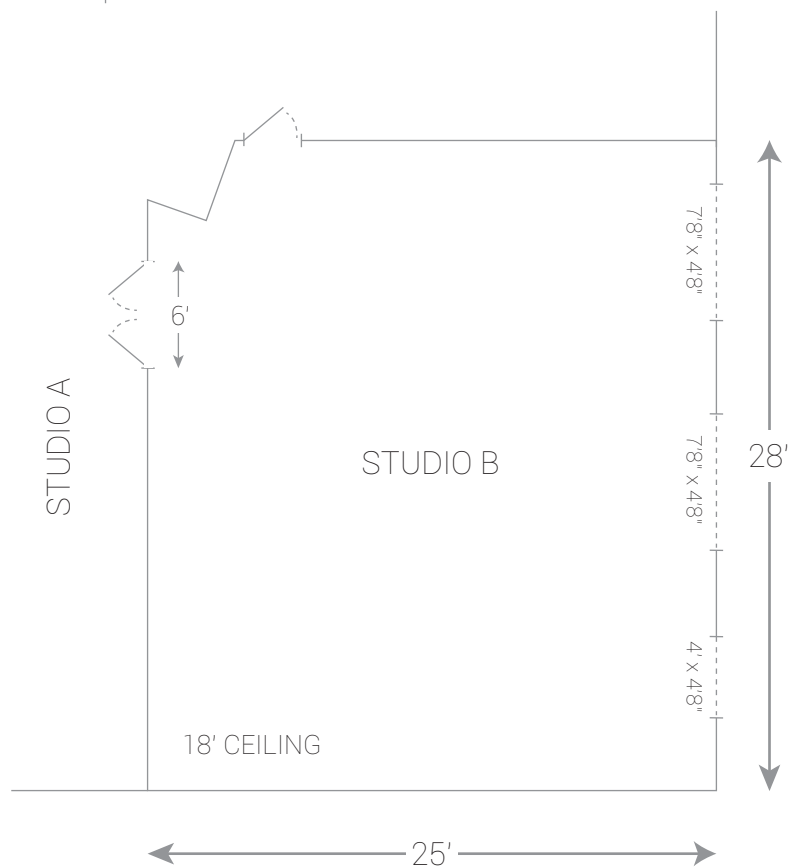

Fully equipped 700 square feet video studio in Plainview NY.

- 700 sq. ft (28x25x18)
- Easy access right off LI Expressway (LIE), 30 miles from Manhattan
- 100A 3Phase Power with Distro
- Roll up door leading to 6' double-door
- On-site editing suite
- Three West facing windows (with complete darkening shades)

GRIP & ELECTRIC

15	40" C-stands w/ arms
6	Long Arms w/ Head
4	Short Arms w/ Head
2	Matthews High High 3-Riser w/ wheels
10	Light Stands
5	Manfrotto Super Clamp
2	Duckbill
3	4x4 Floppies
3	4x4 Open Frames
1	30x36 Solid
10	18x24 Solid
5	24x36 Silk
2	30x6 Solid
2	24x30 Silk
1	24x36 Open Frame
2	18x36 Open Frame
1	18x24 Single Net
1	12x12 Overhead Frame w/ Ultrabounce
1	6' Frame
1	8x8 Claycoat B/W
3	Apple Box sets
20	Sandbags
3+	Ladders
6	Sound Blankets (B/W)
1	Green Screen Seamless Roll (9')

VIDEO STUDIO

LIGHT

2	Kino 4x4 (Daylight lamps)
2	Kino 2x4 (Daylight lamps)
2	Mole-Richardson 200W (Mini Mole Fresnel- 4051)
2	Mole-Richardson 650W (Teenie Open Face- 4051)
1	Arri 1k
2	Mole-Richardson 1k (Baby Solarspot Fresnel- 407)
2	Mole-Richardson 2k (Baby Junior Fresnel- 4131)
2	Mole-Richardson 5k (Baby Senior Fresnel- 4191)
2	1k Spot Par Cans
3	Black Pin Spots

POWER (100A, 3Phase)

1	Lex 100A Distro Box (3) 100A Bates, (3) 20A Edison
10	25' Edison Stingers
2	Stage/Edison adapters
1	100A Bates to (2) 60A Bates Adapter
1	25' 60A Bates Cable

Arrangements can be made for free delivery of any grip & electric rental needed.